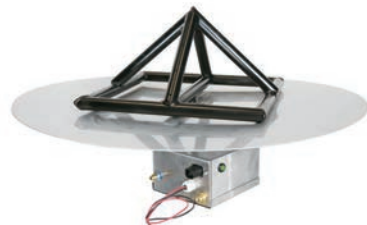

"T" Style Burner
Available in: 36", 48", 60" & 72"

3 Spoke Fire Ring Burner
Available in: 6", 12", 18", 24", 30", 36" & 48"
Note: 30", 36" & 48" fire rings have a 3/4" gas inlet.

Rectangle Drop-in Pan with "H" Burner
Available in: 24" x 8"
30" x 10"
36" x 12"
48" x 14"

Linear Drop-in Pan with "T" Burner
Available in: 36" x 6"
48" x 6"
60" x 6"
72" x 6"

Round Drop-in Pan with Fire Ring Burner
Available in: 19" Pan with 12" Ring Burner
25" Pan with 18" Ring Burner
31" Pan with 24" Ring Burner

Round Flat Stack Burner*
Available Sizes:
18", 24", 30", 36" & 48"

Round Tall Stack Burner*
Available Sizes:
18", 24", 30", 36" & 48"

Tee-Pee Stack Burner*
Available Sizes:
24", 30", 36" & 48"

All Weather Beater Ignition System