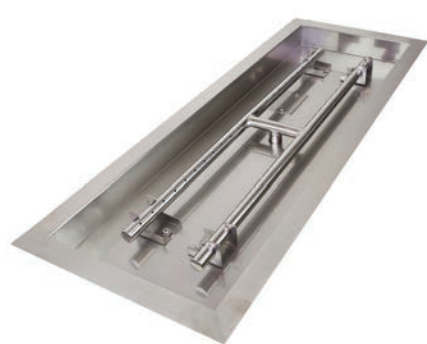

ATHENA

FIREGLASS & ACCESSORIES

2019
Product Catalog

ATHENA

FIREGLASS & ACCESSORIES

Athena Stainless Steel Burners

Burner Material: 20 gauge 304 Stainless Steel
Pan Material: 18 gauge 304 Stainless Steel

"H" Style Burner
Available in: 12", 18", 24", 30", 36",
48", 60" & 72"

"T" Style Burner
Available in: 36", 48", 60" & 72"

3 Spoke Fire Ring Burner
Available in: 6", 12", 18", 24", 30", 36" & 48"
Note: 30", 36" & 48" fire rings have a 3/4" gas inlet.

Rectangle Drop-in Pan with "H" Burner
Available in: 24" x 8"
30" x 10"
36" x 12"
48" x 14"