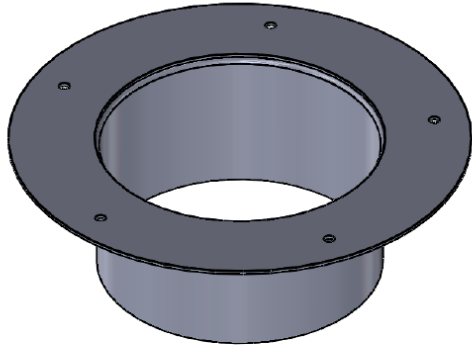

Model	RSD Fan	Dimensions		
		A	B	C
RFA104	150/250	12 3/4"	3 7/8"	4"
RFA106	150/250	12 3/4"	5 7/8"	4"
RFA108	150/250	12 3/4"	7 7/8"	4"
RFA210	150/250	12 3/4"	9 7/8"	4"
RFA214	150/250	14 3/4"	11 7/8"	4"
RFA214	150/250	16 3/4"	13 7/8"	4"

A division of RM Manifold Group, Inc
 120 S. Sylvania Avenue, Suite A
 Fort Worth, TX 76111
 Phone: 817-393-4029
www.KS-USA.com

Model	RSD Fan	Dimensions		
		A	B	C
RFA312	350	16 3/4"	11 7/8"	4"
RFA314	350	16 3/4"	13 7/8"	4"
RFA316	350	18 3/4"	15 7/8"	4"
RFA318	350	20 3/4"	17 7/8"	4"
RFA320	350	22 3/4"	19 7/8"	4"