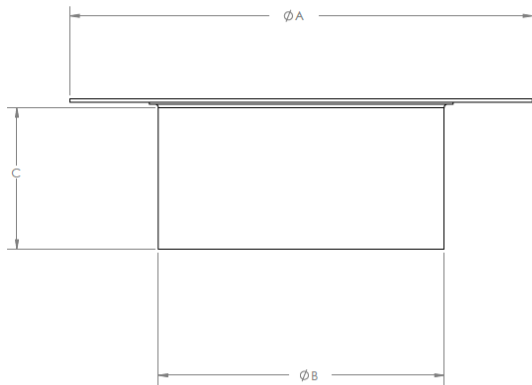

Model	RSD Fan	Dimensions		
		A	B	C
RFA104	150/250	12 3/4"	3 7/8"	4"
RFA106	150/250	12 3/4"	5 7/8"	4"
RFA108	150/250	12 3/4"	7 7/8"	4"
RFA210	150/250	12 3/4"	9 7/8"	4"
RFA214	150/250	14 3/4"	11 7/8"	4"
RFA214	150/250	16 3/4"	13 7/8"	4"

A division of RM Manifold Group, Inc
 120 S. Sylvania Avenue, Suite A
 Fort Worth, TX 76111
 Phone: 817-393-4029
www.KS-USA.com

Model	RSD Fan	Dimensions		
		A	B	C
RFA312	350	16 3/4"	11 7/8"	4"
RFA314	350	16 3/4"	13 7/8"	4"
RFA316	350	18 3/4"	15 7/8"	4"
RFA318	350	20 3/4"	17 7/8"	4"
RFA320	350	22 3/4"	19 7/8"	4"