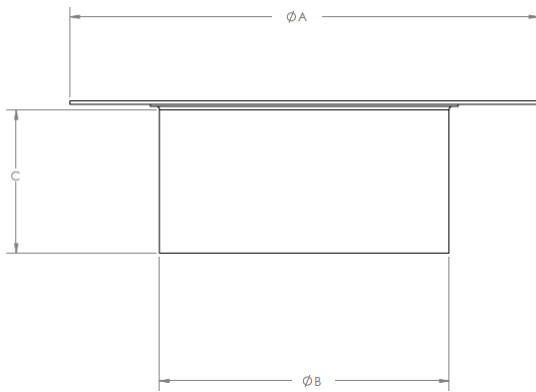

Model	RSD Fan	Dimensions		
		A	B	C
RFA104	150/250	12 3/4"	3 7/8"	4"
RFA106	150/250	12 3/4"	5 7/8"	4"
RFA108	150/250	12 3/4"	7 7/8"	4"
RFA210	150/250	12 3/4"	9 7/8"	4"
RFA214	150/250	14 3/4"	11 7/8"	4"
RFA214	150/250	16 3/4"	13 7/8"	4"

A division of RM Manifold Group, Inc
 120 S. Sylvania Avenue, Suite A
 Fort Worth, TX 76111
 Phone: 817-393-4029
www.KS-USA.com

Model	RSD Fan	Dimensions		
		A	B	C
RFA312	350	16 3/4"	11 7/8"	4"
RFA314	350	16 3/4"	13 7/8"	4"
RFA316	350	18 3/4"	15 7/8"	4"
RFA318	350	20 3/4"	17 7/8"	4"
RFA320	350	22 3/4"	19 7/8"	4"