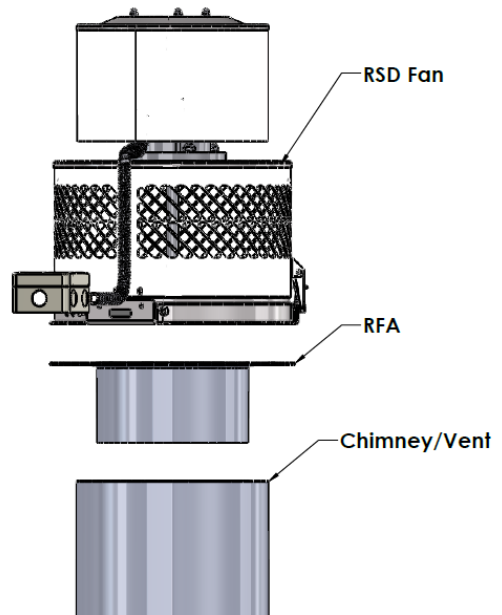

Model	RSD Fan	Dimensions		
		A	B	C
RFA104	150/250	12 3/4"	3 7/8"	4"
RFA106	150/250	12 3/4"	5 7/8"	4"
RFA108	150/250	12 3/4"	7 7/8"	4"
RFA210	150/250	12 3/4"	9 7/8"	4"
RFA214	150/250	14 3/4"	11 7/8"	4"
RFA214	150/250	16 3/4"	13 7/8"	4"

A division of RM Manifold Group, Inc
 120 S. Sylvania Avenue, Suite A
 Fort Worth, TX 76111
 Phone: 817-393-4029
www.KS-USA.com

Model	RSD Fan	Dimensions		
		A	B	C
RFA312	350	16 3/4"	11 7/8"	4"
RFA314	350	16 3/4"	13 7/8"	4"
RFA316	350	18 3/4"	15 7/8"	4"
RFA318	350	20 3/4"	17 7/8"	4"
RFA320	350	22 3/4"	19 7/8"	4"