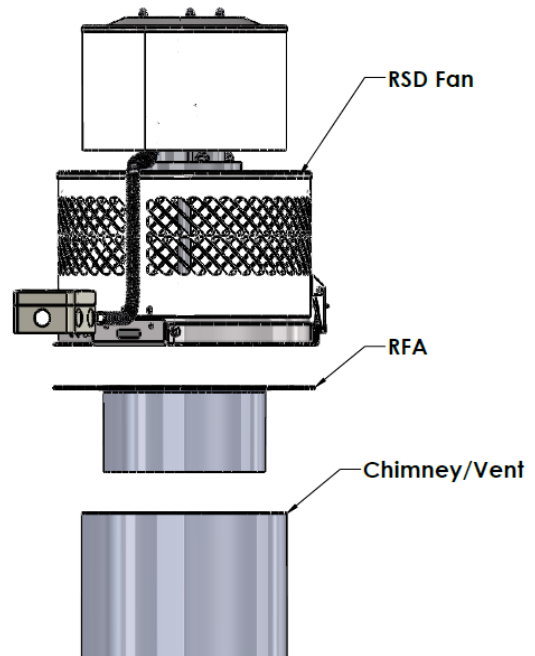

Model	RSD Fan	Dimensions		
		A	B	C
RFA104	150/250	12 3/4"	3 7/8"	4"
RFA106	150/250	12 3/4"	5 7/8"	4"
RFA108	150/250	12 3/4"	7 7/8"	4"
RFA210	150/250	12 3/4"	9 7/8"	4"
RFA214	150/250	14 3/4"	11 7/8"	4"
RFA214	150/250	16 3/4"	13 7/8"	4"

A division of RM Manifold Group, Inc
 120 S. Sylvania Avenue, Suite A
 Fort Worth, TX 76111
 Phone: 817-393-4029
www.KS-USA.com

Model	RSD Fan	Dimensions		
		A	B	C
RFA312	350	16 3/4"	11 7/8"	4"
RFA314	350	16 3/4"	13 7/8"	4"
RFA316	350	18 3/4"	15 7/8"	4"
RFA318	350	20 3/4"	17 7/8"	4"
RFA320	350	22 3/4"	19 7/8"	4"